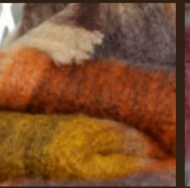

Ref. 978B

Ref. 3025

Ref. 3033

Ref. 3074

Ref. 3086

Ref. 3091

Ref. 9210

Ref. 9221

Ref. 9225

Ref. J-50

Unsere Mohairdecken

73% feinstes, langfaseriges Mohair (Schussfaden),
27% Schafswolle zur Stabilisierung (Kettfaden).

Maße

130 x 150cm
130 x 200cm
160 x 240cm
190 x 240cm
220 x 240cm
260 x 240cm